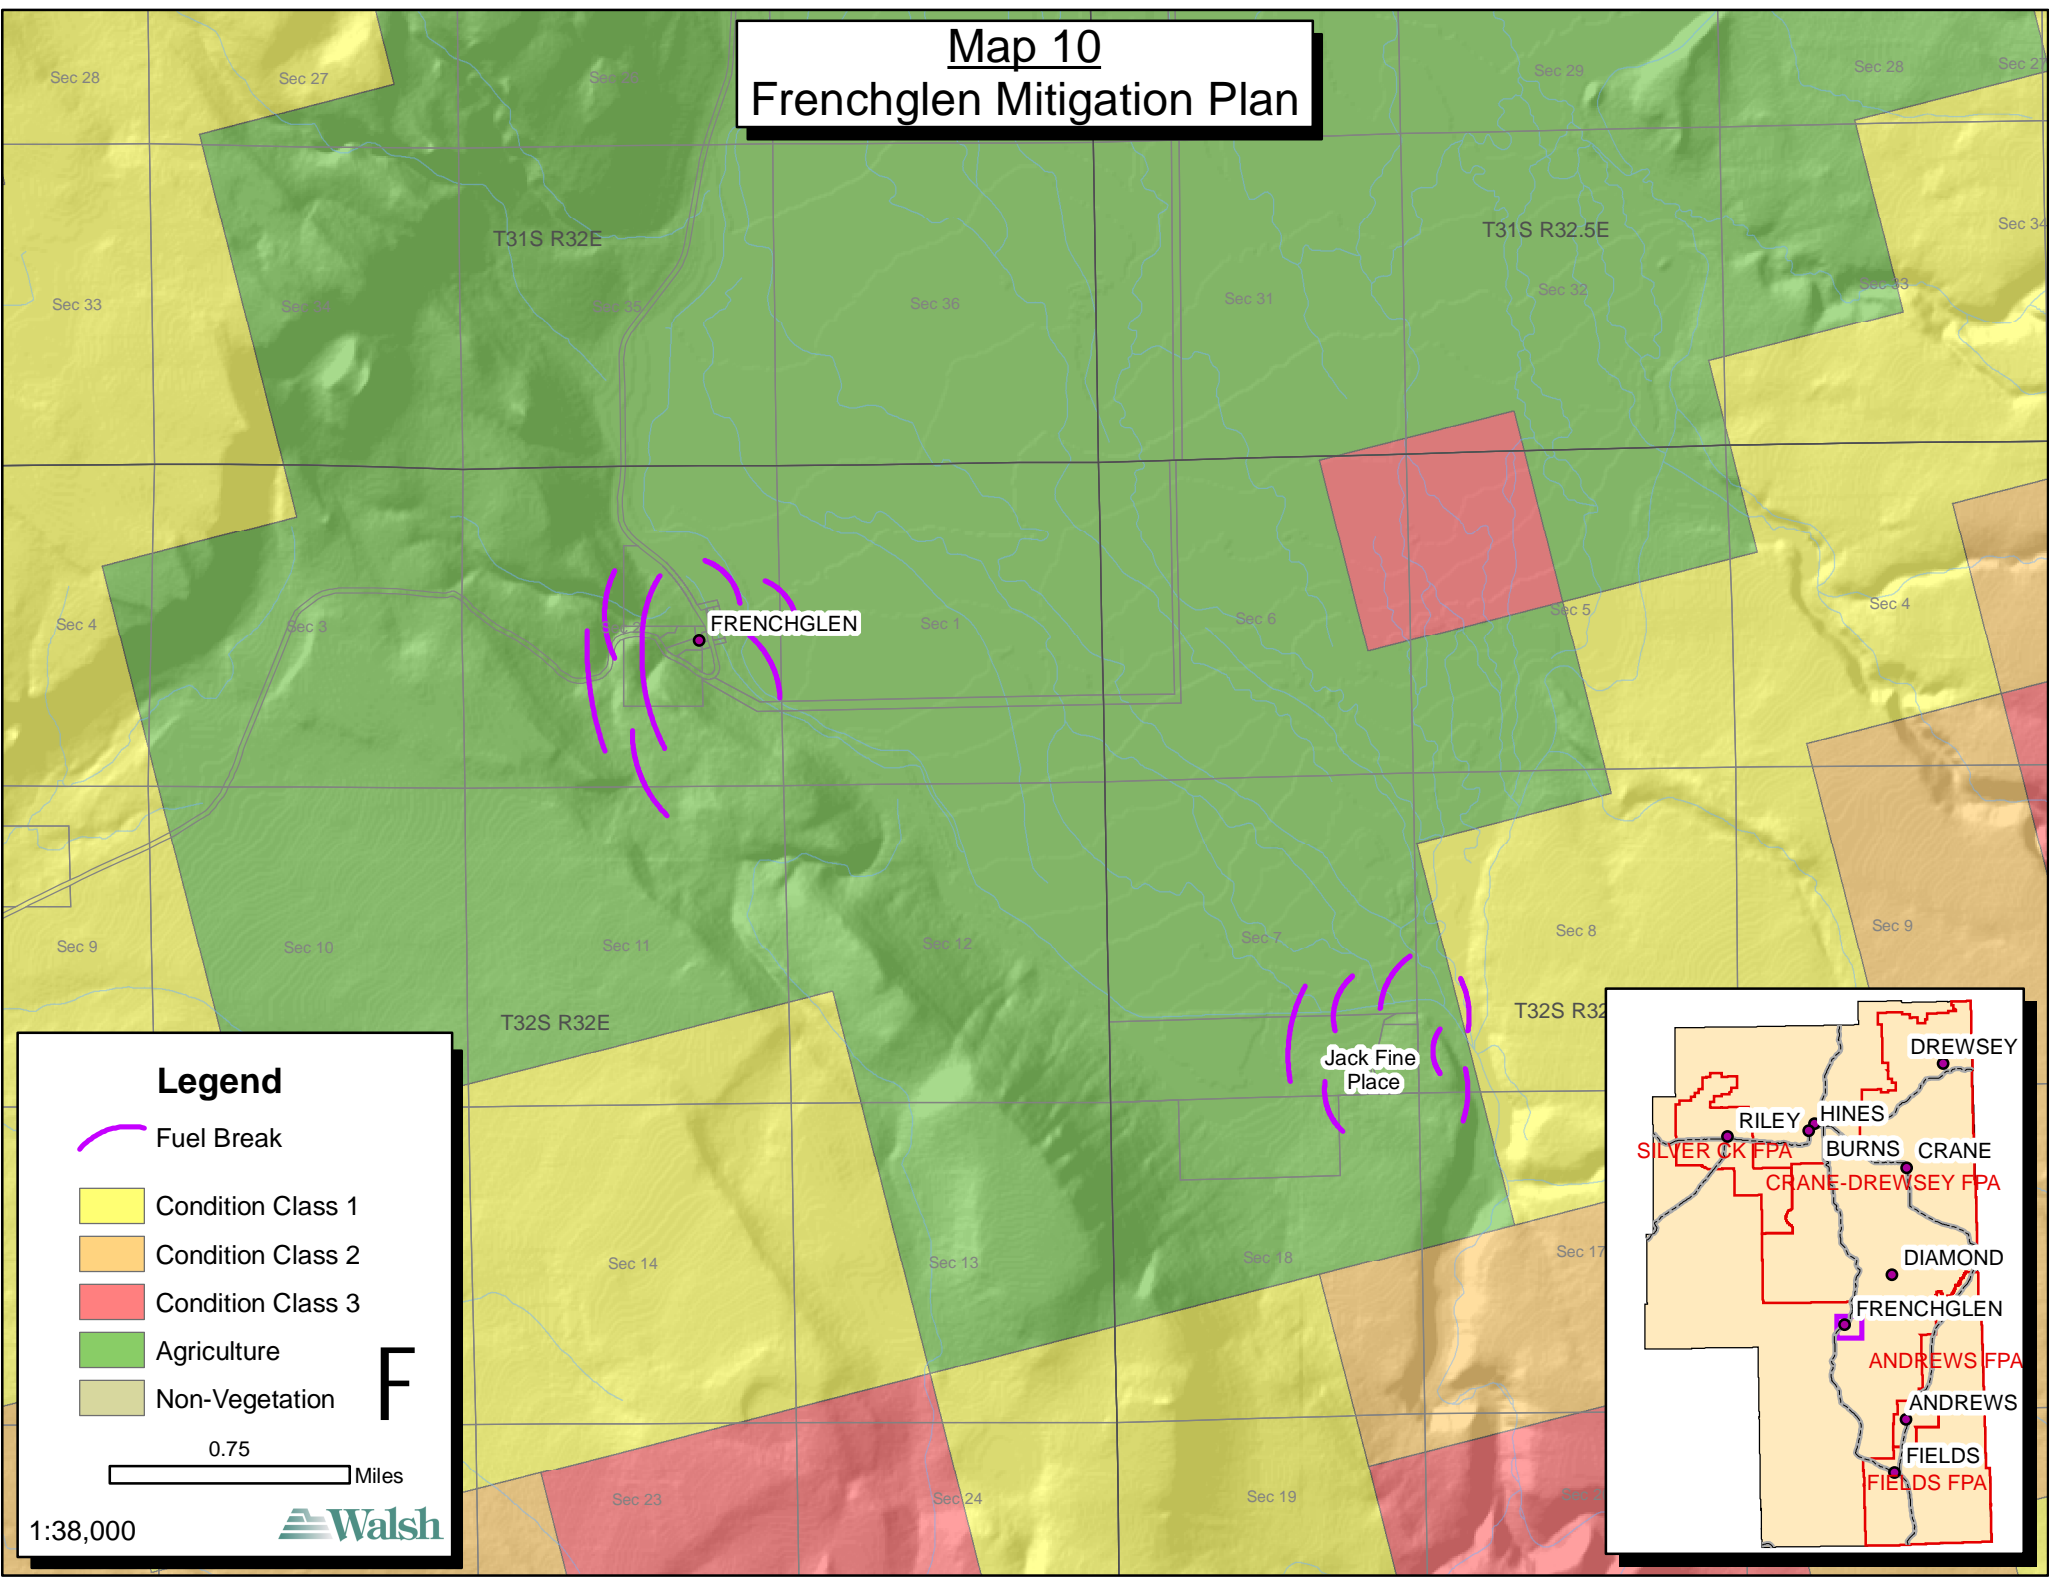

Map 10 Frenchglen Mitigation Plan

Legend

-  Fuel Break
-  Condition Class 1
-  Condition Class 2
-  Condition Class 3
-  Agriculture
-  Non-Vegetation

F

0.75 Miles

1:38,000